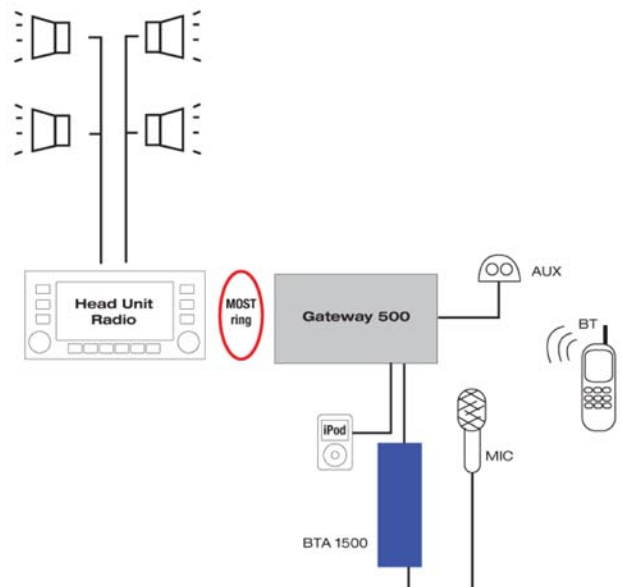

ETA: In Stock

Description of new product: BTA1500 is an accessory to the GW500 and enables hands free telephone operation and music streaming (A2DP) by making a Bluetooth connection with a compatible phone.

Adaptor Function: Once the BTA 1500 has "paired" with your phone, you can make and receive telephone calls, using the controls on your radio or steering wheel. The sound will come through your car audio system and where there is text available in the car, the call details will be displayed. In some vehicles, you can browse the phone book on the car's screen.

Music Streaming: Many phones are now capable of storing large quantities of music. Dension BTA features the A2DP (Advanced Audio Distribution Profile) which allows the user to stream this music, via Bluetooth, into the car's entertainment system so that it can be heard through the car speakers. The Gateway 500 will then allow the driver full control over the phone's content from the radio, steering wheel, MMI or iDrive controls.

Included with the product: (1) BTA1500 Bluetooth accessory module for use with GW51MO2
(1) Microphone

Compatibility: This Product adds Bluetooth functionality to Mercedes, Porsche, Audi, and BMW applications of the Dension Gateway 500 (GW51MO2) sold seperately